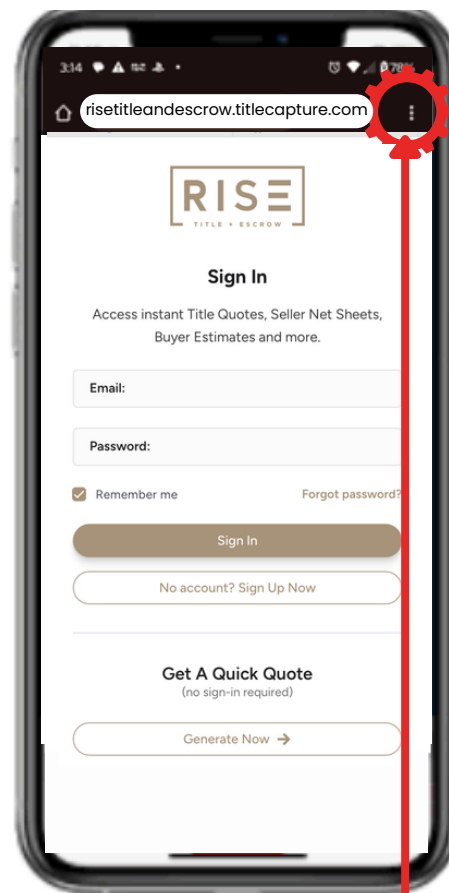

1

Scan and Tap

2

Scroll until you see "Add to Home Screen" + tap

3

+hit "Add"

Android