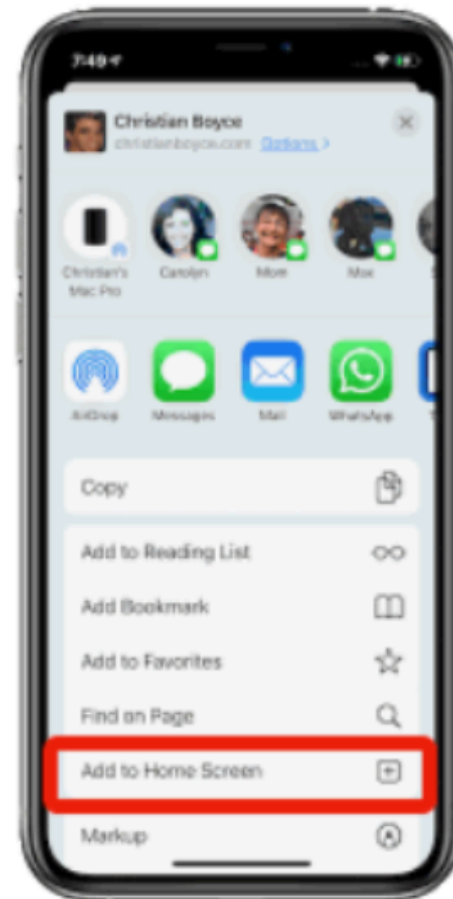

1

Scan and Tap

2

Scroll until you see "Add to Home Screen" + tap

3

+hit "Add"

Android