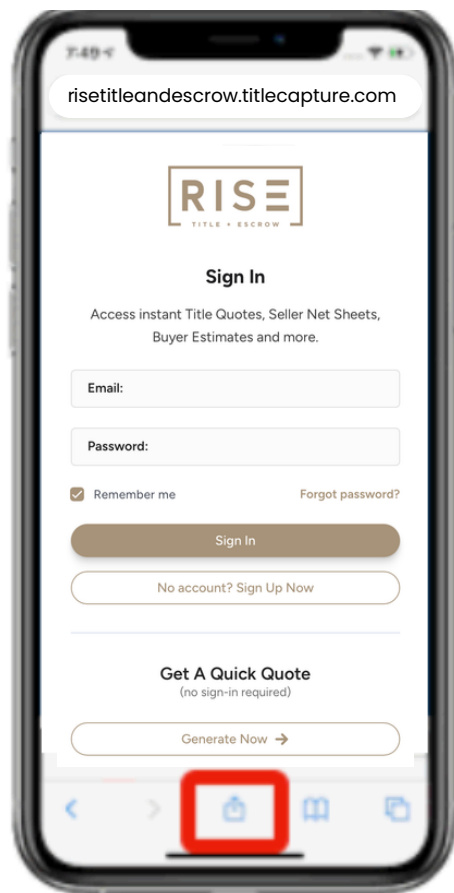

1

Scan and Tap

2

Scroll until you see "Add to Home Screen" + tap

3

+hit "Add"

Android