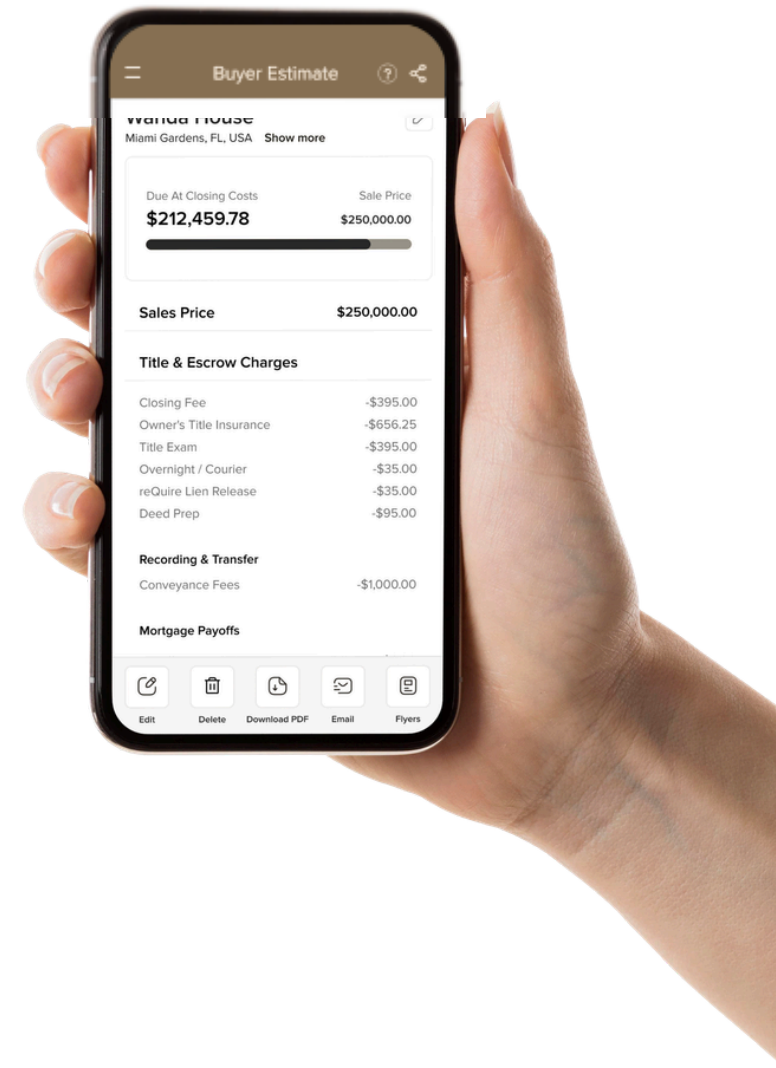

1

Scan and Tap

2

Scroll until you see "Add to Home Screen" + tap

3

+hit "Add"

Android