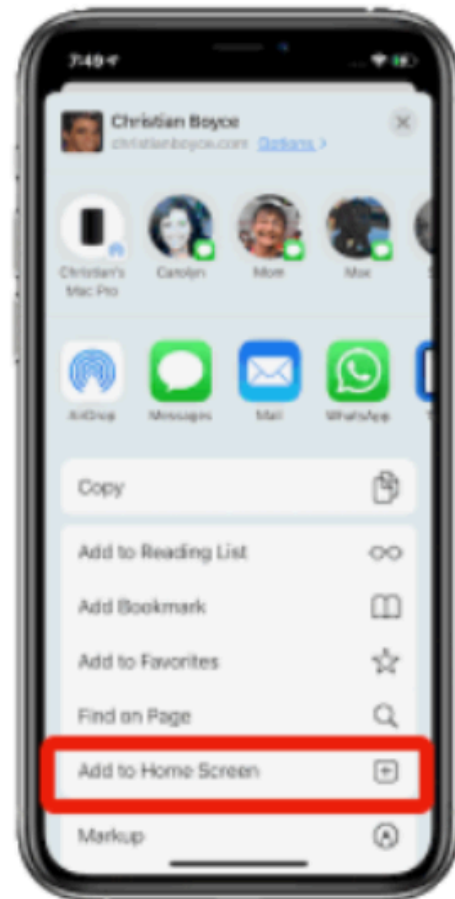

1

Scan and Tap

3

Android

Scroll until you see "Add to Home Screen" + tap

+hit "Add"