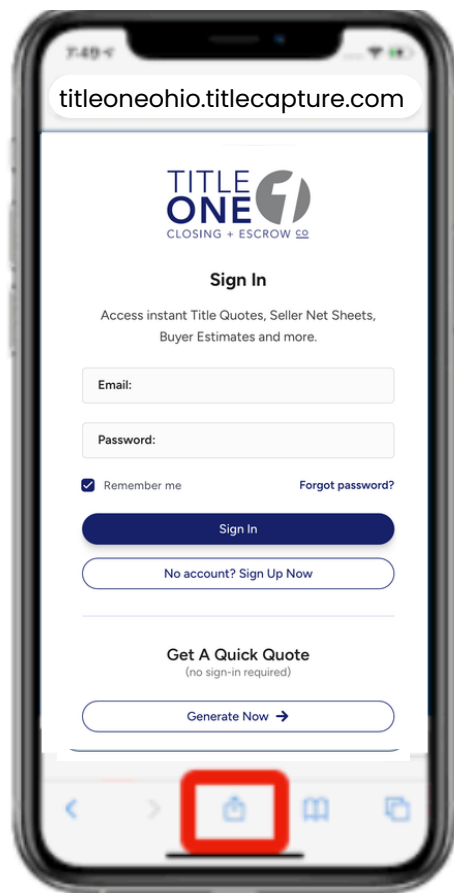

1

Scan and Tap

3

Android

Scroll until you see "Add to Home Screen" + tap

+hit "Add"