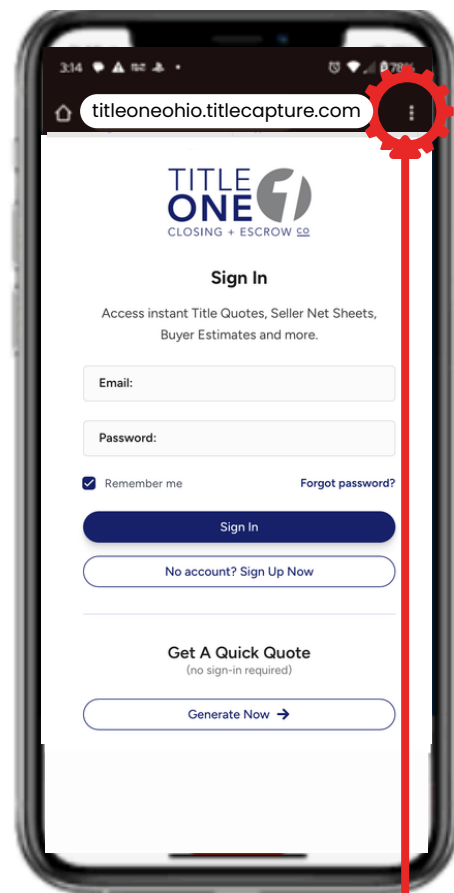

1

Scan and Tap

3

Android

Scroll until you see "Add to Home Screen" + tap

+hit "Add"