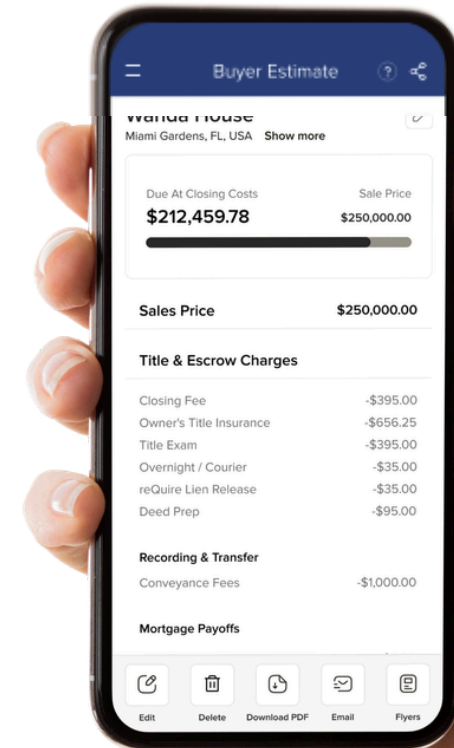

1

Scan and Tap

3

Android

Scroll until you see "Add to Home Screen" + tap

+hit "Add"